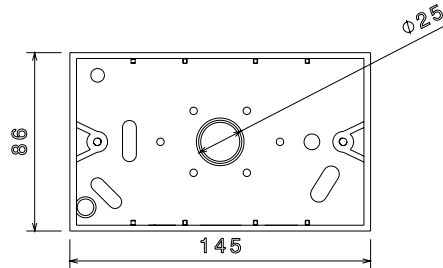

**PRODUCT CODE: PSB2**  
PVC SURFACE MOUNTED BOX

**DESCRIPTION**

32mm 2 Gang Surface Mounted Box

**FINISH**

White

**MATERIAL**

PVC

**PACKAGING**

Packed in qty 10

**ADDITIONAL NOTES**

Product features;

- Universal entry knock outs for both mini trunking and 20mm conduit
- Square corners
- All boxes supplied with 2 x M3.5 brass inserts

Isometric view

Front view

Top view

Inside Section view B-B

A B Side View

Inside Section view A-A