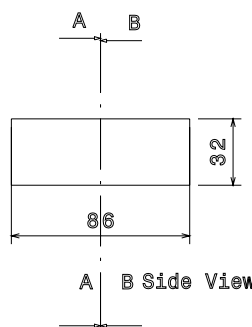

Packed in qty 10

**ADDITIONAL NOTES**

Product features;

- Universal entry knock outs for both mini trunking and 20mm conduit
- Square corners
- All boxes supplied with 2 x M3.5 brass inserts

Isometric view

Front view

Top view

Inside Section view B-B

A B Side View

Inside Section view A-A