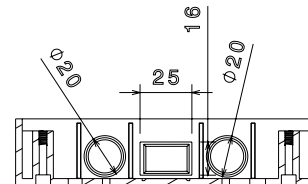

Packed in qty 10

**ADDITIONAL NOTES**

Product features;

- Universal entry knock outs for both mini trunking and 20mm conduit
- Square corners
- All boxes supplied with 2 x M3.5 brass inserts

Isometric view

Front view

Top view

Inside Section view B-B

A B Side View

Inside Section view A-A