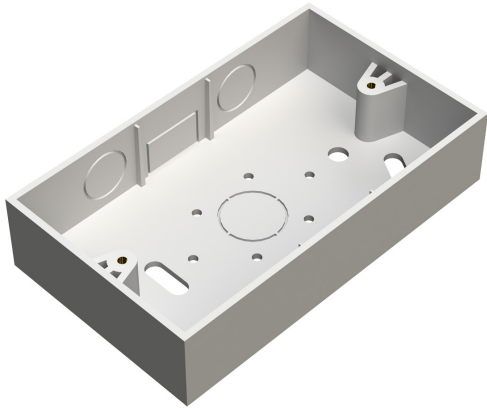

**PRODUCT CODE: PSB2**  
PVC SURFACE MOUNTED BOX

**DESCRIPTION**

32mm 2 Gang Surface Mounted Box

**FINISH**

White

**MATERIAL**

PVC

**PACKAGING**

Packed in qty 10

**ADDITIONAL NOTES**

Product features;

- Universal entry knock outs for both mini trunking and 20mm conduit
- Square corners
- All boxes supplied with 2 x M3.5 brass inserts

Isometric view

Front view

Top view

Inside Section view B-B

A B Side View

Inside Section view A-A