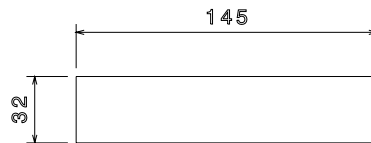

Packed in qty 10

**ADDITIONAL NOTES**

Product features;

- Universal entry knock outs for both mini trunking and 20mm conduit
- Square corners
- All boxes supplied with 2 x M3.5 brass inserts

Isometric view

Front view

Top view

Inside Section view B-B

A B Side View

Inside Section view A-A