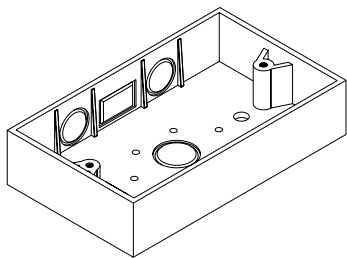

**PRODUCT CODE: PSB2**  
PVC SURFACE MOUNTED BOX

**DESCRIPTION**

32mm 2 Gang Surface Mounted Box

**FINISH**

White

**MATERIAL**

PVC

**PACKAGING**

Packed in qty 10

**ADDITIONAL NOTES**

Product features;

- Universal entry knock outs for both mini trunking and 20mm conduit
- Square corners
- All boxes supplied with 2 x M3.5 brass inserts

Isometric view

Front view

Top view

Inside Section view B-B

A B Side View

Inside Section view A-A