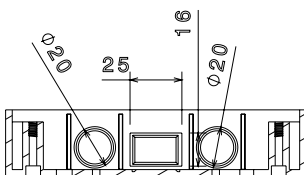

Packed in qty 10

**ADDITIONAL NOTES**

Product features;

- Universal entry knock outs for both mini trunking and 20mm conduit
- Square corners
- All boxes supplied with 2 x M3.5 brass inserts

Isometric view

Front view

Top view

Inside Section view B-B

A B Side View

Inside Section view A-A